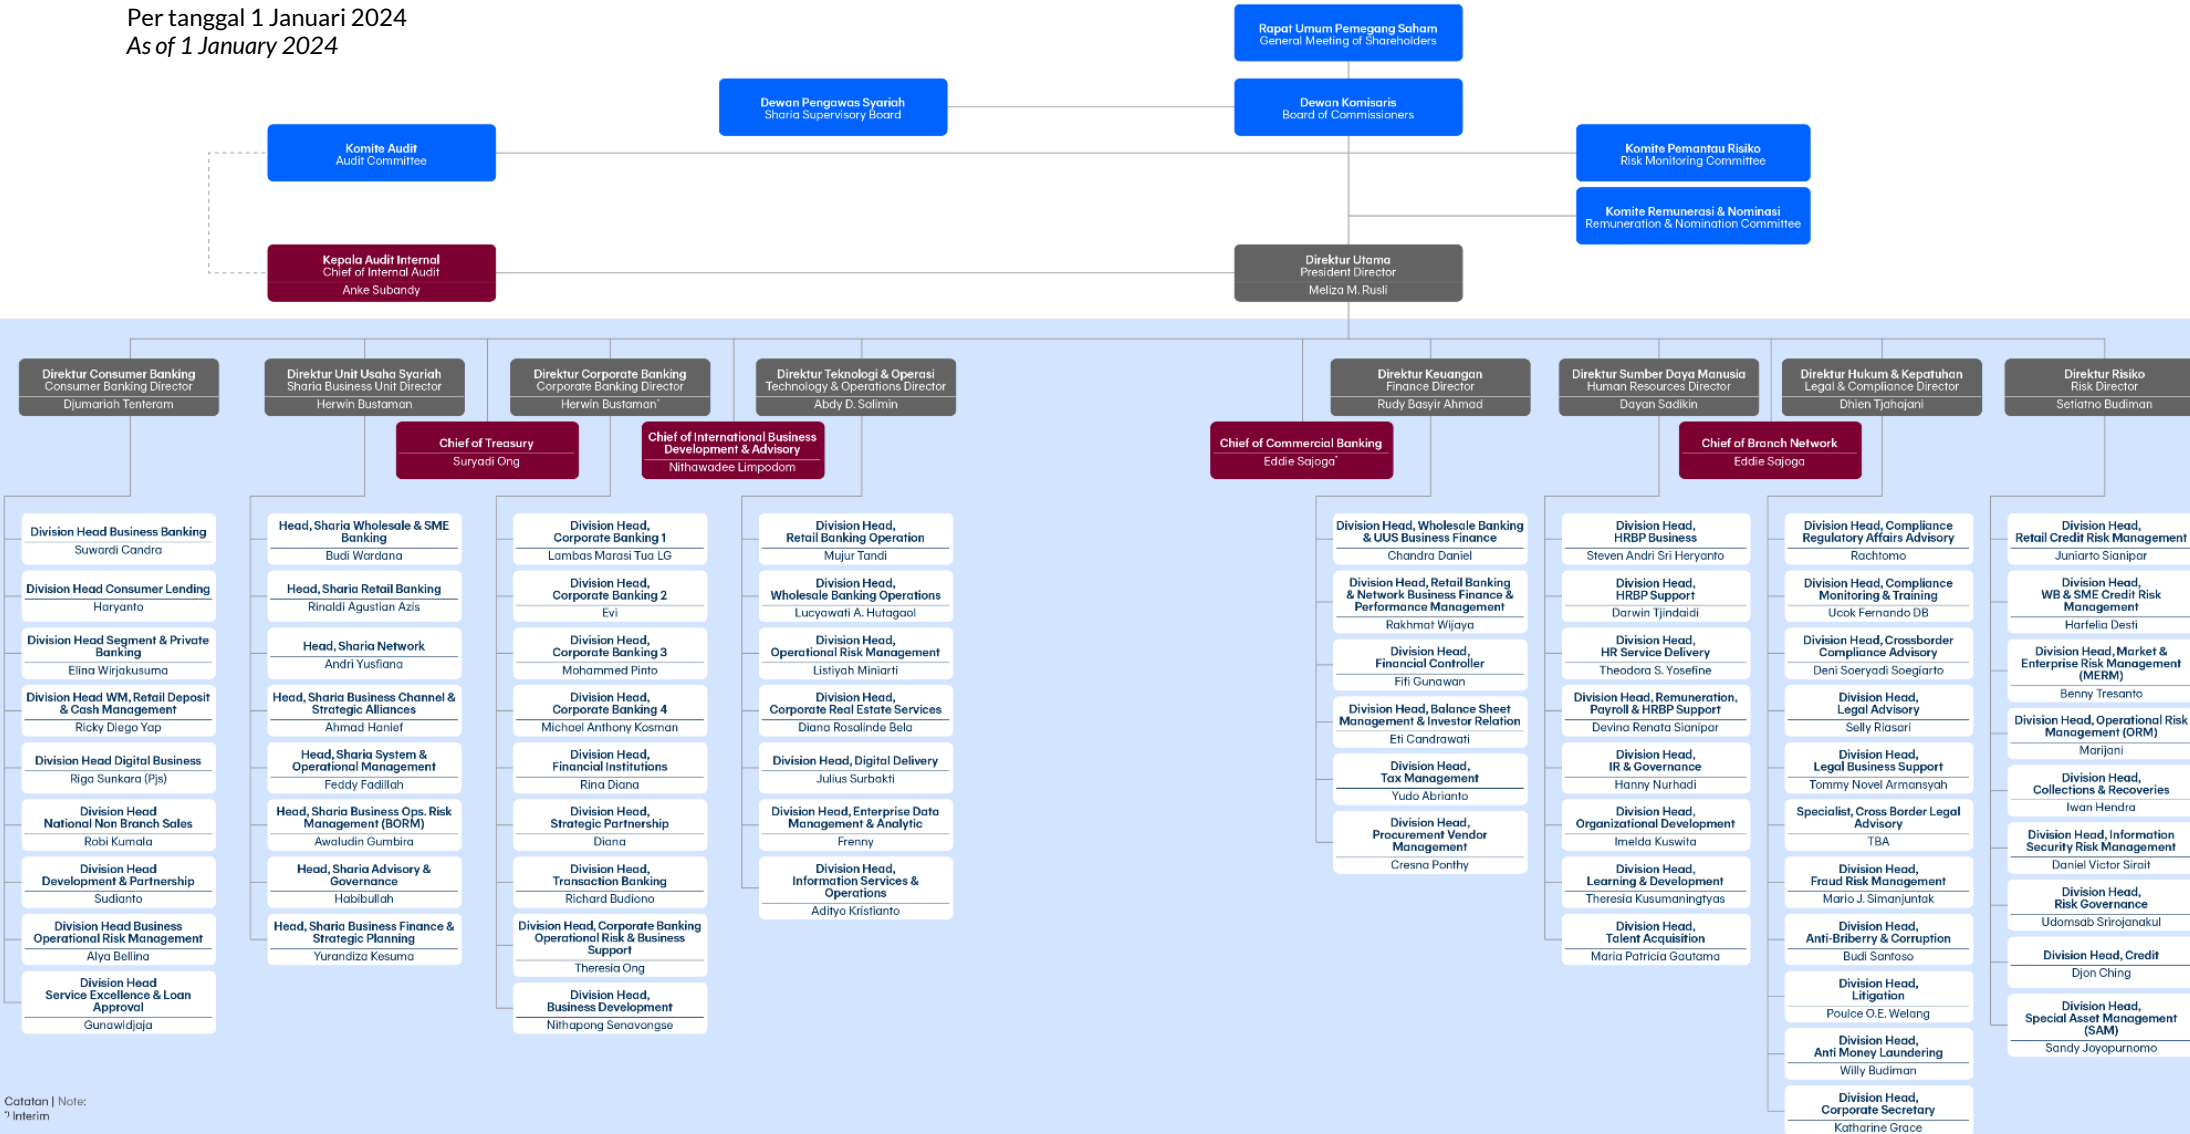

STRUKTUR ORGANISASI

Organization Structure

Per tanggal 1 Januari 2024
As of 1 January 2024

Catatan | Note:
*) Interim